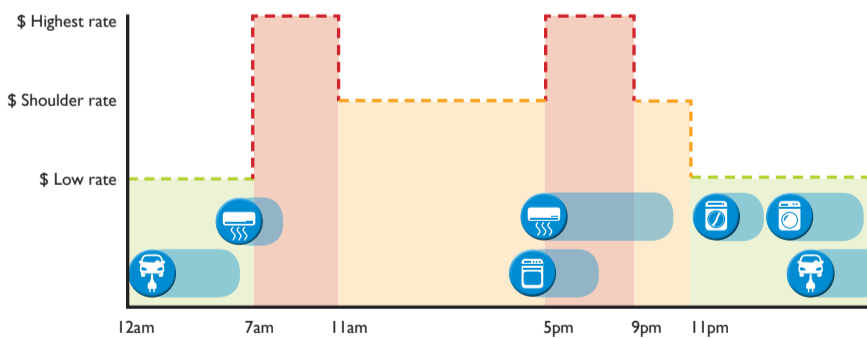

help establish a small hospital serving 45,000 people.

If you want to make a difference and give something back to the community check out Rotary Club of Levin.

Meetings, including dinner, are held at Western House, 149 Tiro Tiro Road, Levin on Tuesdays at 5.45pm.

For further information visit <https://rotarylevin.club> or the "Levin Rotary" Facebook page

Choose to Save with new TIME OF USE plan from Electra

If you are away most of the day or can shift the use of appliances out to low charge times choose TIME OF USE.

Potential Electricity Cost

Electra has new time of use price options that are specially designed to enable greater savings when power is not used during peak times by avoiding peak times of 7am – 11am & 5pm – 9pm with the biggest savings available overnight from 11pm – 7am.