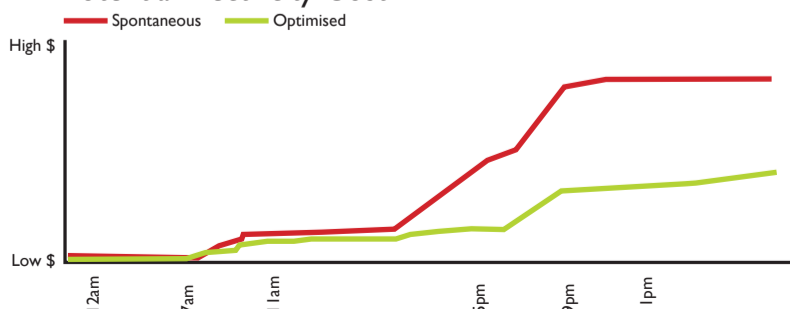

help establish a small hospital serving 45,000 people.

If you want to make a difference and give something back to the community check out Rotary Club of Levin.

Meetings, including dinner, are held at Western House, 149 Tiro Tiro Road, Levin on Tuesdays at 5.45pm.

For further information visit <https://rotarylevin.club> or the "Levin Rotary" Facebook page

Choose to Save with new TIME OF USE plan from Electra

If you are away most of the day or can shift the use of appliances out to low charge times choose TIME OF USE.

Potential Electricity Cost

Electra has new time of use price options that are specially designed to enable greater savings when power is not used during peak times by avoiding peak times of 7am – 11am & 5pm – 9pm with the biggest savings available overnight from 11pm – 7am.