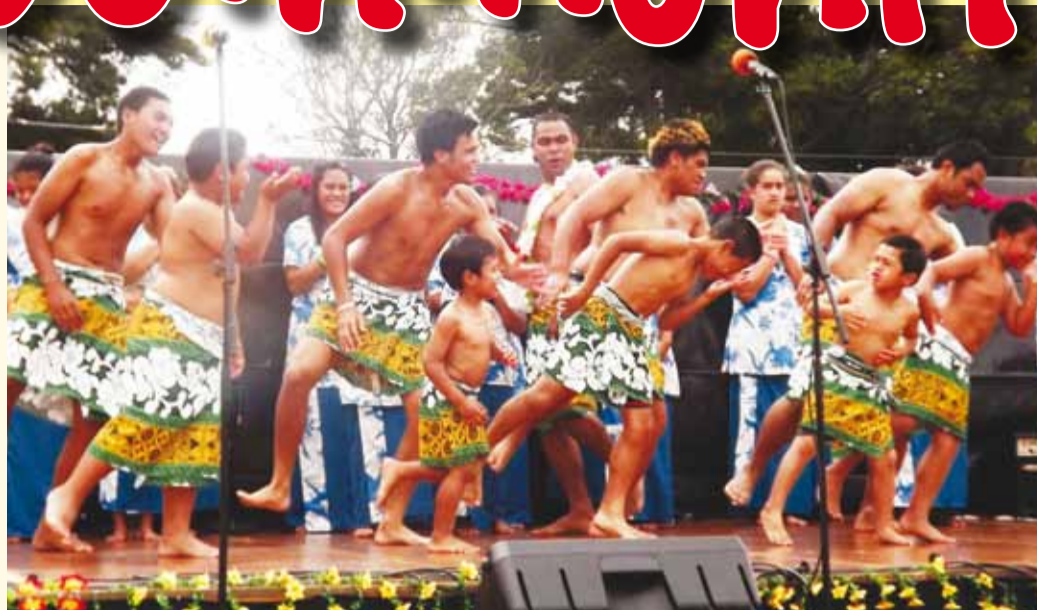

Part of Our Community

Song, dance and unity

It's time for another Pasifika Celebration Day and the whole Horowhenua community is invited to join in the free music, dancing and feasting.

Members of the community from many different cultures and backgrounds attended the first two events.

Fale Pasifika Horowhenua vision for the celebration day is to provide an opportunity for people from every Pasifika nation to come together and

celebrate who they are and what it means to be Pasifika.

All eyes will be on the main stage where groups will perform traditional and contemporary items from their respective islands.

Stalls will offer a huge range of island cuisine and craft.

The community celebration of Pasifika cultures is being held at the Levin Adventure Park on Saturday, February 16 from 11am. There's free parking at the Durham Street entrance and at St Joseph's School.